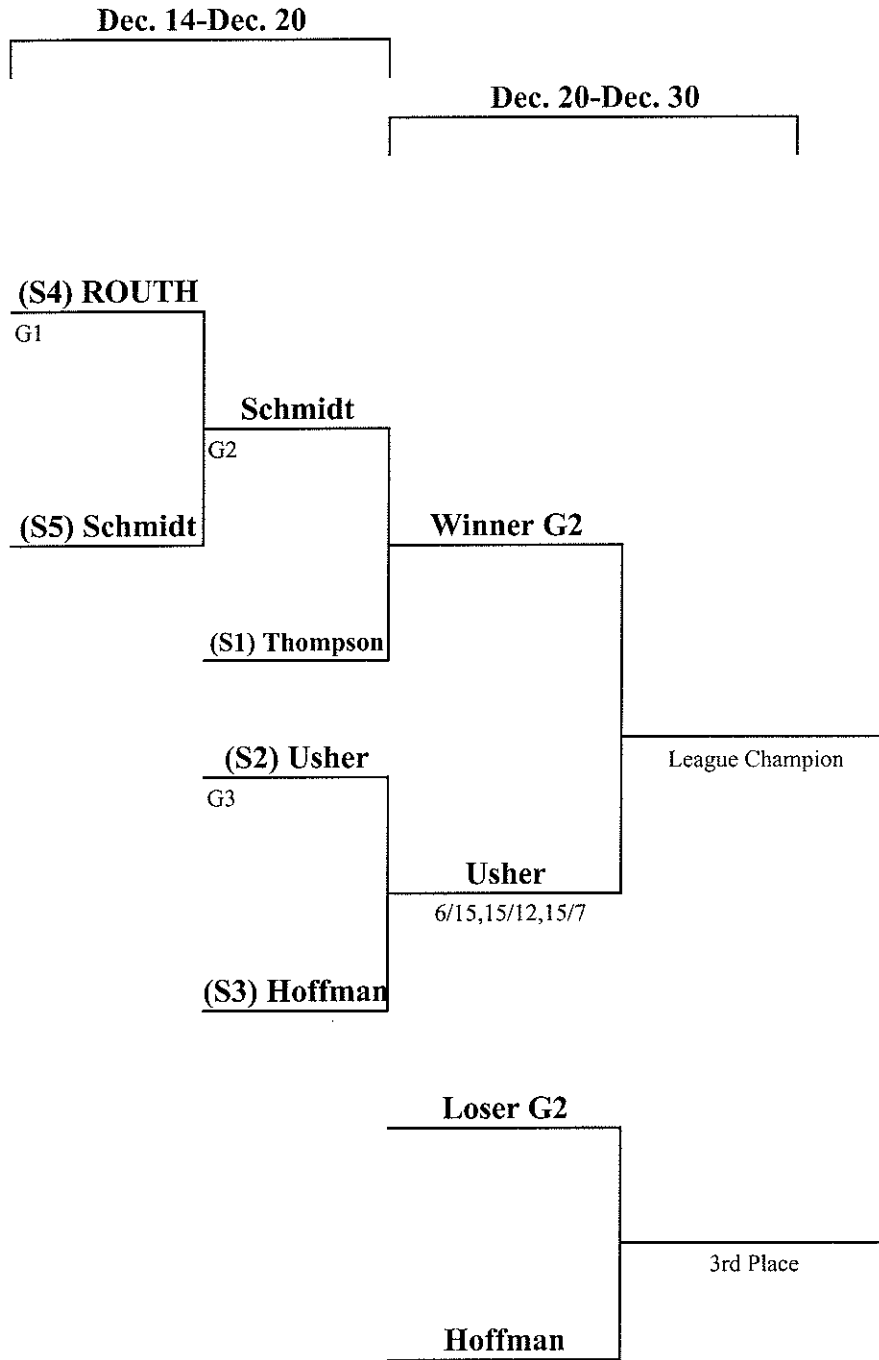

MEN'S A PLAYOFF SCHEDULE

12/21/2009