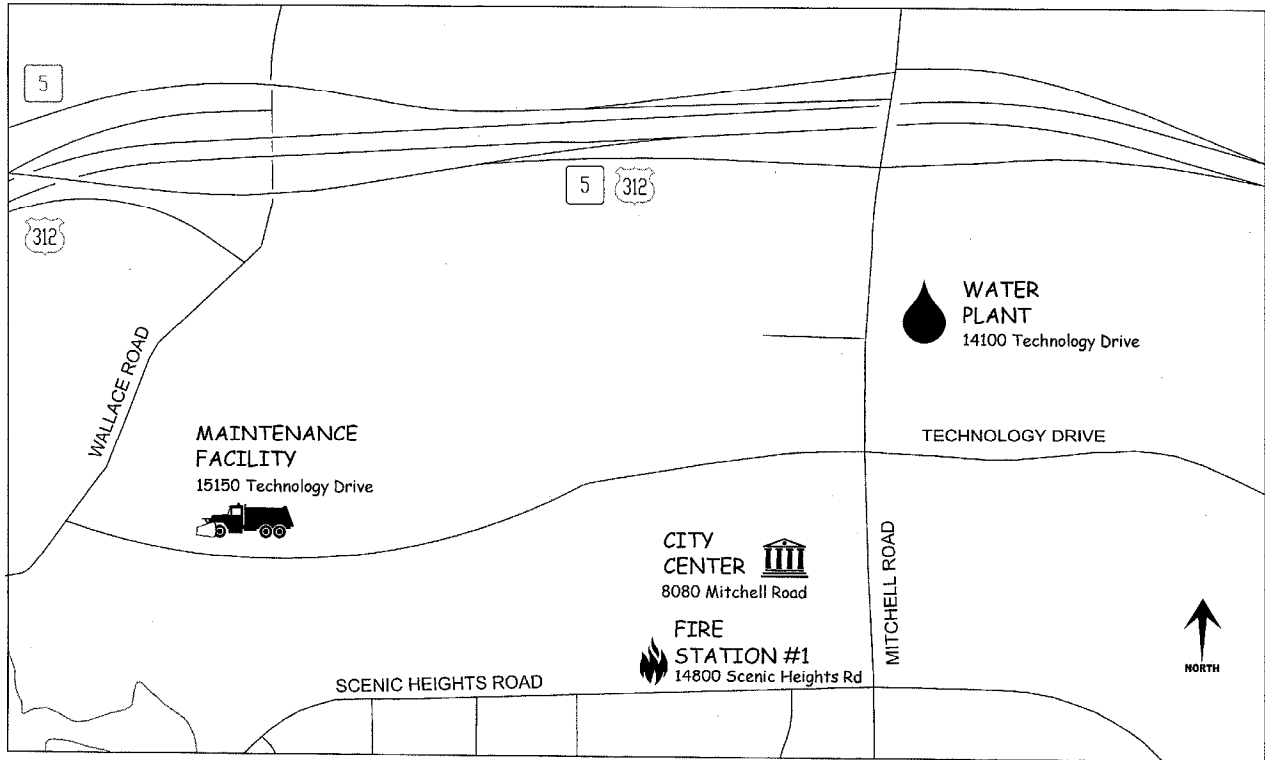

Citywide Open House

Water Plant

Displays on how water is made, equipment displays and more.

Maintenance Facility

See all the vehicles used to maintain the City parks and streets; snowplow demonstration, displays and more.

City Center

Displays about Parks and Recreation, Community Development, Engineering, Elections, Building Inspections and more.

Trolley Stops

11 a.m. to 2 p.m.

Catch the Southwest Metro Trolley

The trolley will run continuously to the Water Plant, Maintenance Facility, City Center and Fire Station #1.

Look for Trolley Stop signs.

City Center Schedule

Entertainment in the Council Chambers and Hallways

Provided by Eden Prairie Parks and Recreation

11 a.m. to 2 p.m.

- Abrakadoodle Craft Projects
- Face Painting
- Balloon Artist
- Balloons
- Pump It Up
- Jump 'a Saurus
  Located outside City Center

11:45 a.m. to Noon

Kung Fu Demo by Robert Mehus of Shaolin Kung Fu

12:15 to 12:45 p.m.

Wendy's Wiggle, Jiggle and Jam (*Children's Entertainment*)

12:45 to 1 p.m.

Kung Fu Demo

11:15 to 11:45 a.m.

Wendy's Wiggle, Jiggle and Jam (*Children's Entertainment*)

1:15 to 2 p.m.

Wonder Weavers (*Storytelling*)

Fun for the whole family!