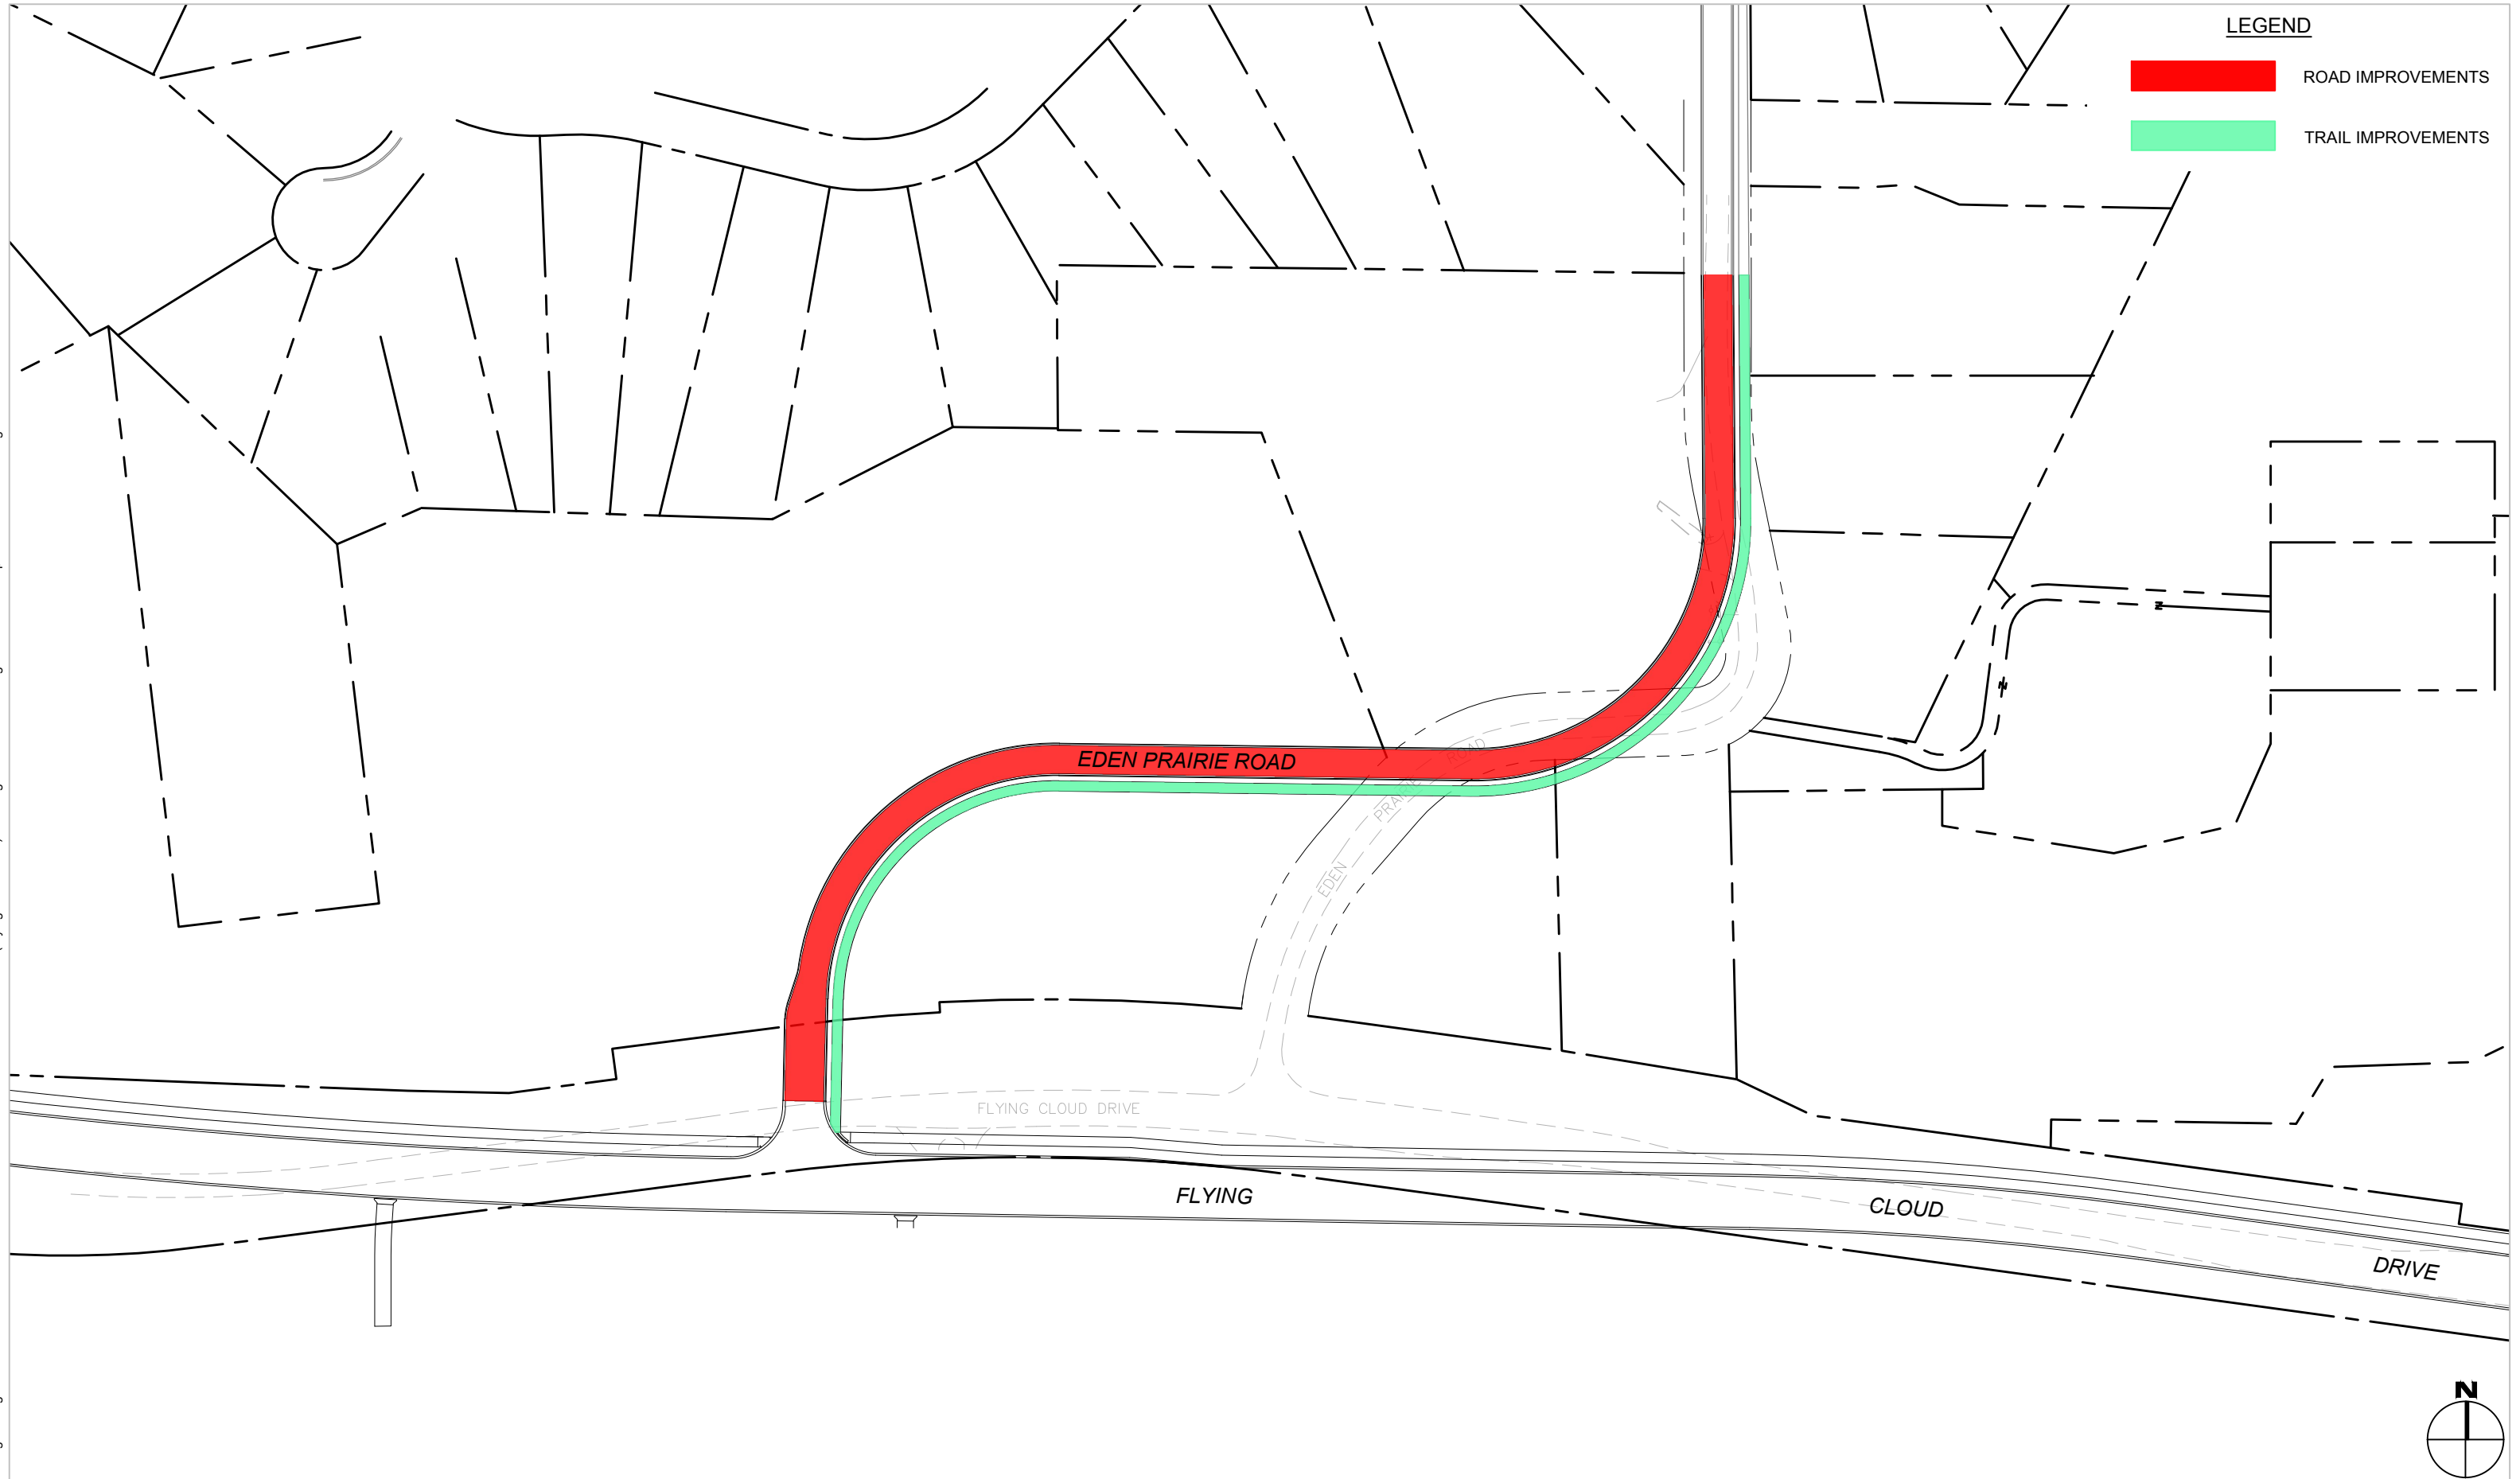

LEGEND

- ROAD IMPROVEMENTS
- TRAIL IMPROVEMENTS

Eden Prairie Road Improvements (IC# 13-5844)

11/05/2018