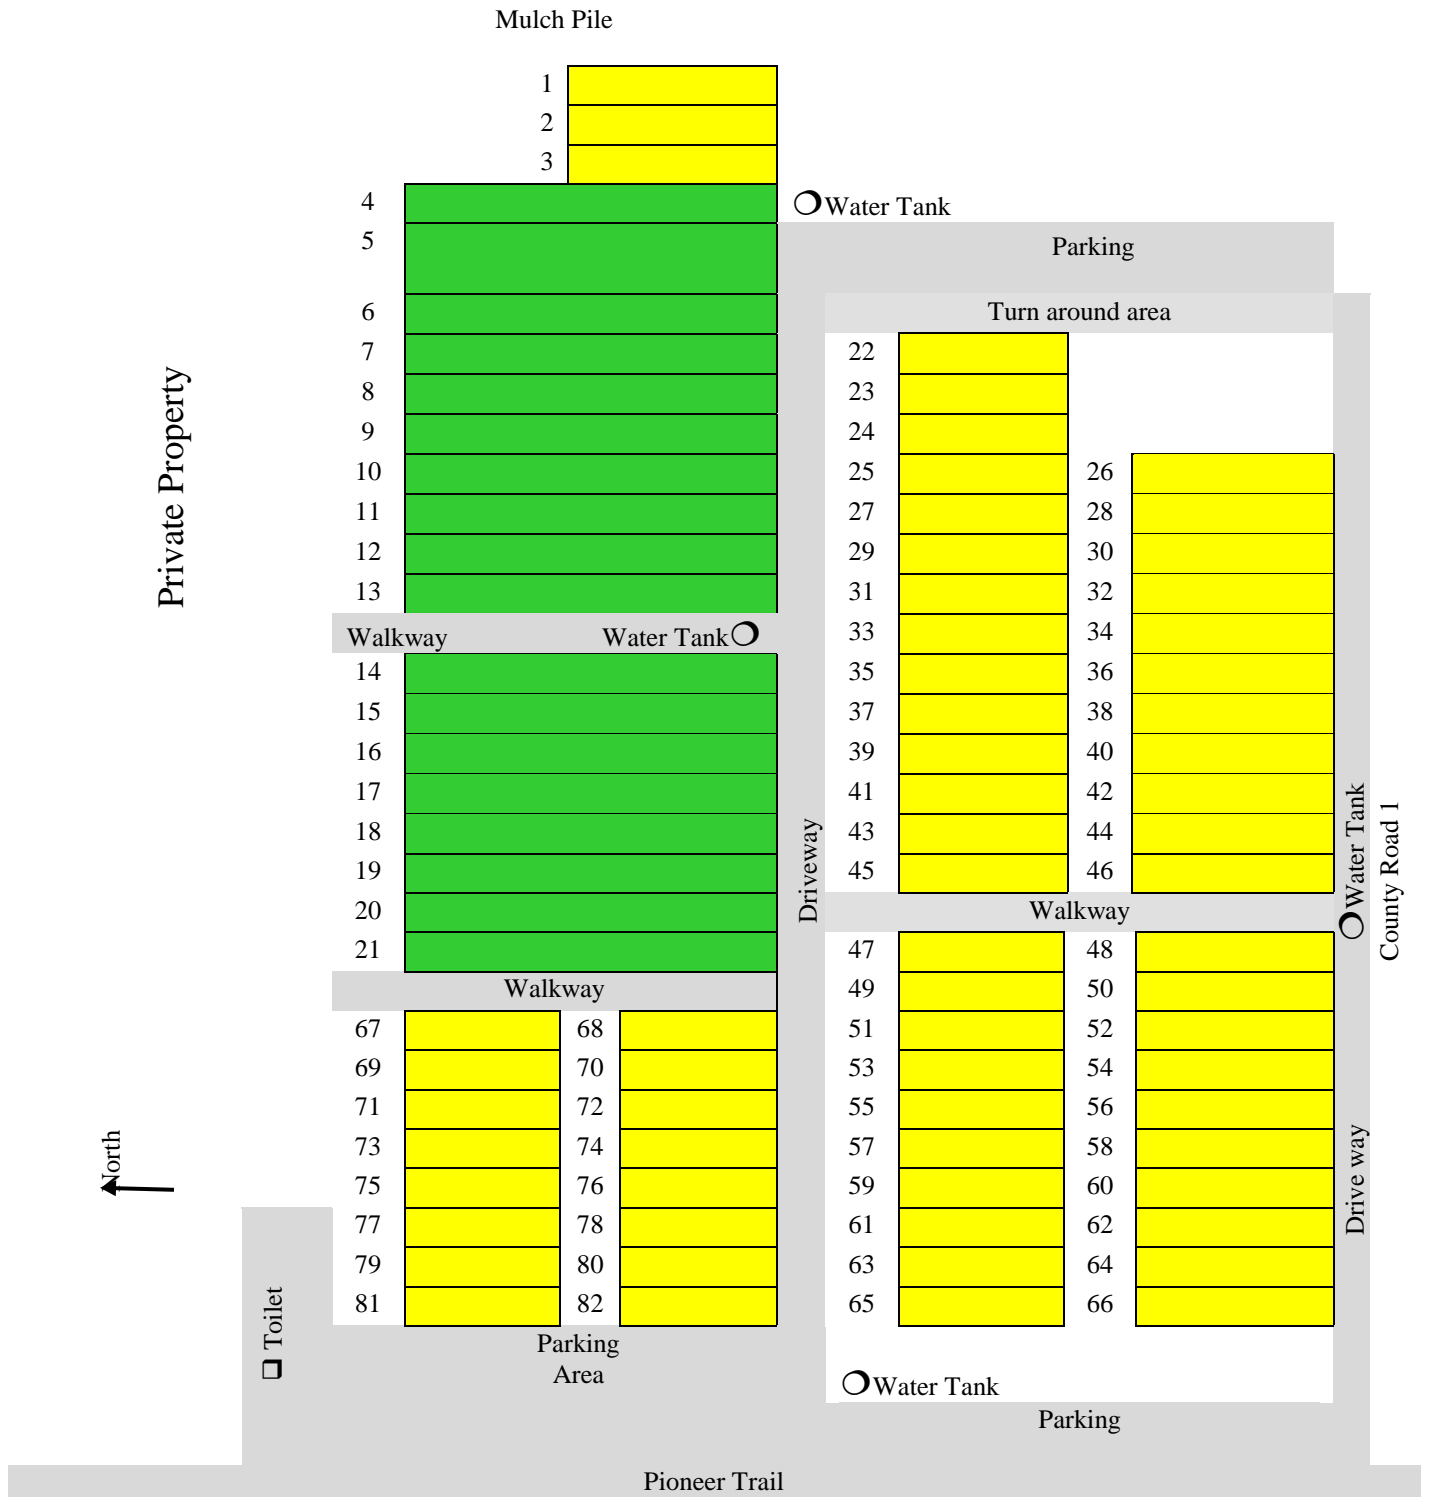

Pioneer Trail Gardens

13180 Pioneer Trail

Small 20 x 30
 Large 20 x 60